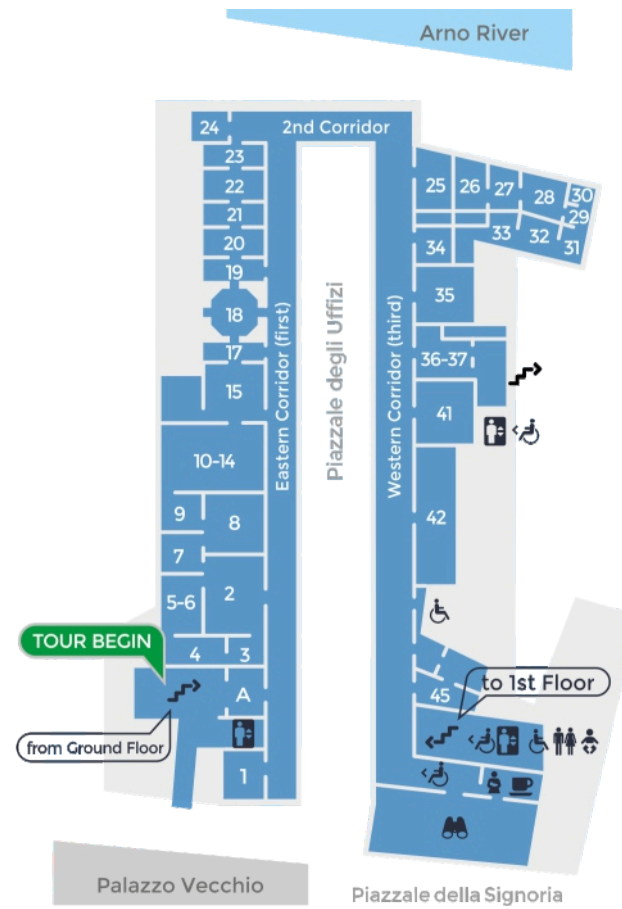

Rooms on Second Floor

- A. Lorraine Atrium - ticket check
- 1. XIII century
- 2. The Maestà
- 3. XIV century
- 4. XIV century in Florence
- 5-6. Lorenzo Monaco
- 7. Gentile da Fabriano
- 8. Masaccio, Paolo Uccello, Filippo Lippi
- 9. Pollaiuolo
- 10-14. Botticelli
- 15. Hugo van der Goes
- 17. Mathematics
- 18. The Tribune
- 19. Sieneese painters, XV century
- 20. Mantegna, Bellini, Antonello
- 21. Venetian painters, XV century
- 22. XV century painting in the Emilia and Romagna regions
- 23. Lombard painters, XV century
- 24. Miniatures
- 25. Baldovinetti, Ghirlandaio
- 26. Cosimo Rosselli
- 27. Perugino
- 28. Lippi, Piero di Cosimo
- 29. Lorenzo di Credi
- 30. Dorifora
- 31. Signorelli and Florence
- 32. Signorelli
- 33. Greek Portraits
- 34. Classical Art and the San Marco Sculpture Garden
- 35. Leonardo da Vinci
- 36-37. Hall with ancient inscriptions, Ermaphrodite
- 41. Raffaello and Michelangelo
- 42. Niobe
- 45. Dürer and the Northern European Renaissance

Rooms on First Floor

- D. Prints and Drawings, Exhibition and reading rooms
- T. Temporary exhibitions rooms
- 46-55. Contini Bonacossi Collection
- 56. Hellenistic statues
- 57. Andrea del Sarto and the old school
- 58. Andrea del Sarto
- 59. Friends of Andrea del Sarto
- 60. Rosco Fiorentino
- 61. Pontormo
- 62. Vasari and Allori
- 63. Florentine painters, late XVI century
- 64. Bronzino
- 65. Bronzino and the Medici
- 66. Vasari and followers
- 68. Painting in Rome, early XVI century
- 71. Correggio
- 74. Parmigianino
- 75. Giorgione and Sebastiano del Piombo
- 83. Tiziano
- 88. Painters of the Lombard School, XVI century
- 89. Verone
- 90. Reality and Magic
- 91. Caravaggio and Artemisia
- 92. A Florentine Epic
- 93. Galileo and the Medici
- 91. Cabinet Room (former State Archives)
- 96. Caravaggio's Medusa
- 97. Caravaggio's Bacchus
- 98. By Candlelight
- 99. Rembrandt and Rubens

Uffizi Gallery

Collections and Rooms Map

Ground Floor

Second Floor

First Floor